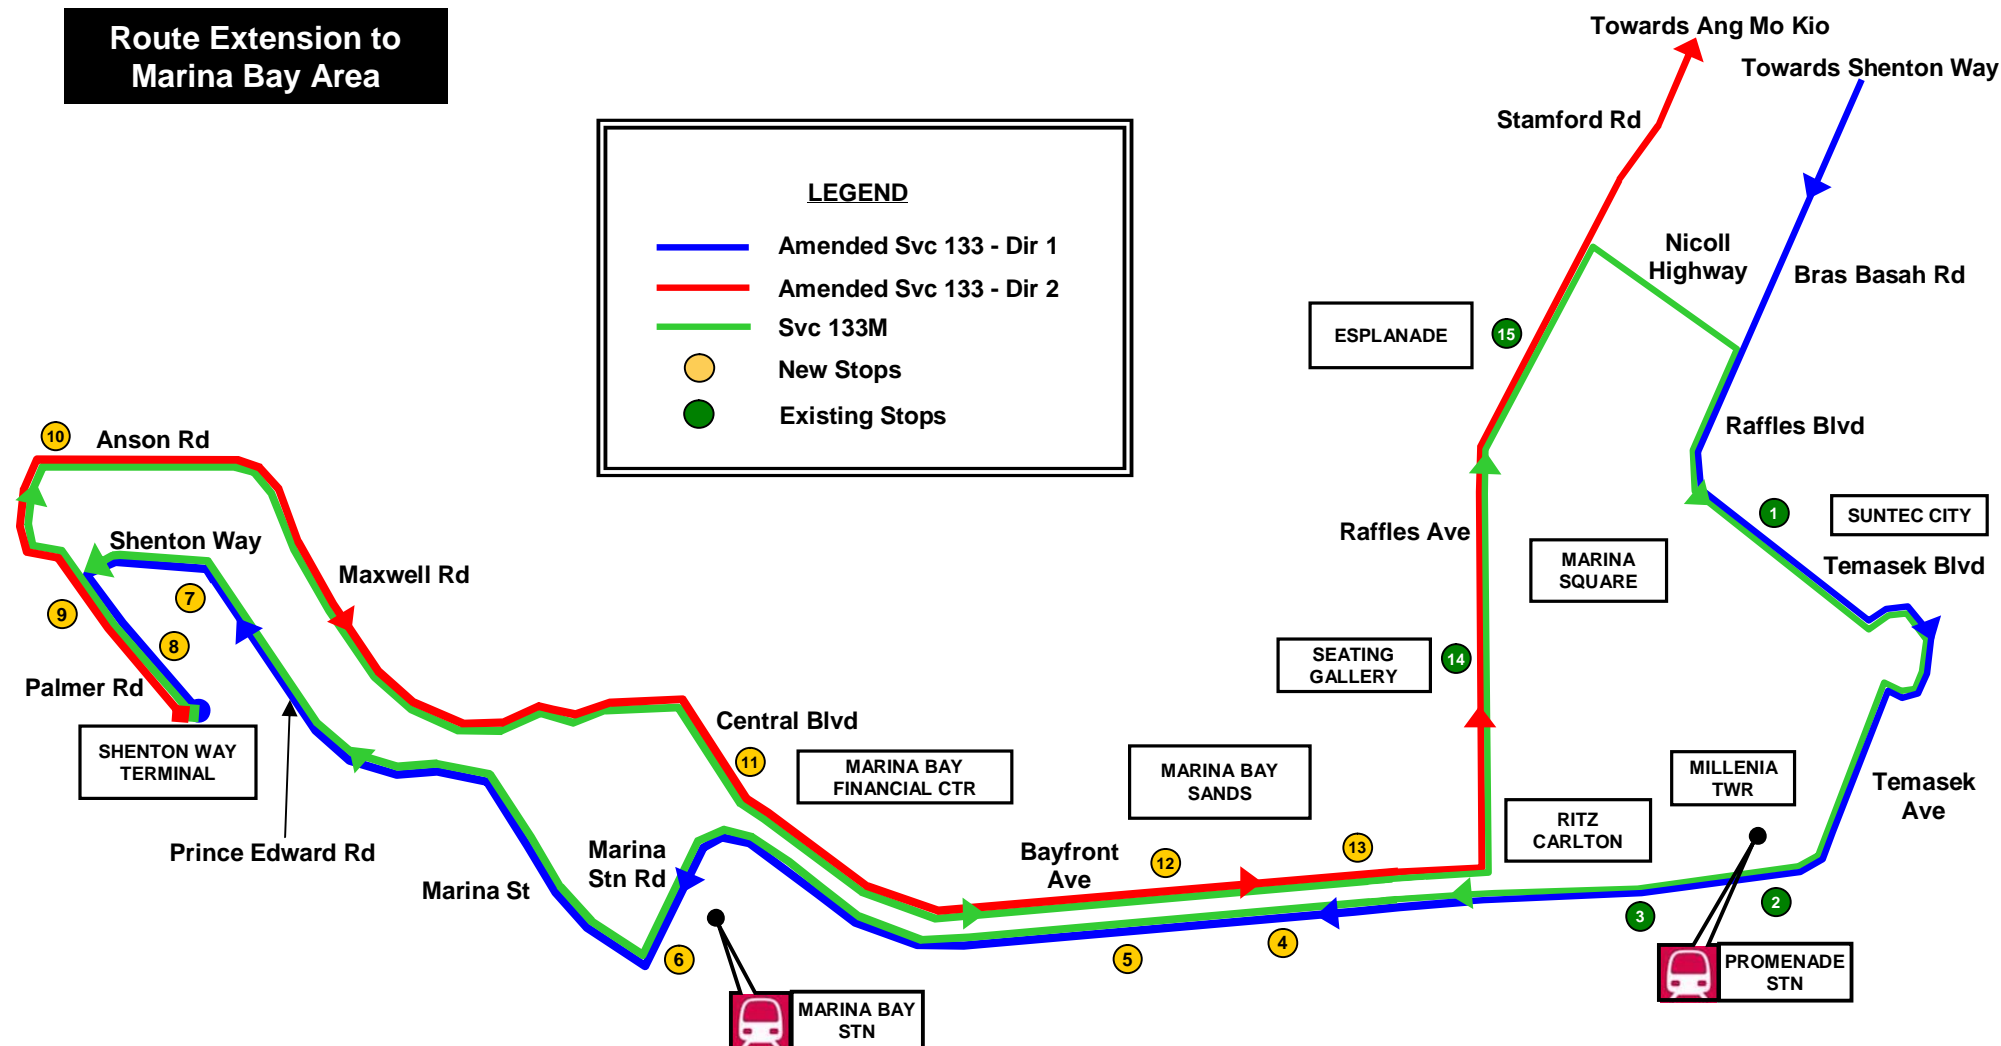

Effective
Monday,
26 Apr 2010

Services 133 & 133M

Route extension to serve Marina Bay area

路线133及133M

路线延长途径滨海湾地段

Service 133 (Plying between Ang Mo Kio Int and Shenton Way Ter)			Service 133M (Loop Service)	
From	New Stops	Existing Stops	From	New Stops
Ang Mo Kio Interchange Direction 1 (Blue Line)	Bayfront Ave ④ 03509 - Marina Bay Sands Hotel ⑤ 03519 - Opp Marina Bay Sands MICE Marina St ⑥ 03311 - Marina Bay Stn Shenton Way ⑦ 03218 - Opp MAS Bldg Palmer Rd ⑧ 03219 - Aft Shenton Way	Temasek Blvd ① 02151 - Suntec Convention Ctr Temasek Ave ② 02161 - Opp Millenia Twr ③ 02171 - Opp The Ritz-Carlton	Shenton Way Terminal Direction 1 (Green Line)	Palmer Rd ⑨ 03211 - Bef Shenton Way Anson Rd ⑩ 03222 - Hub Synergy Pt Central Blvd ⑪ 03531 - Bef Marina Way Bayfront Ave ⑫ 03511 - Marina Bay Sands MICE ⑬ 03501 - Marina Bay Sands Theatre Raffles Ave ⑭ 02051 - Seating Gallery ⑮ 02061 - The Esplanade Temasek Blvd ① 02151 - Suntec Convention Ctr Temasek Ave ② 02161 - Opp Millenia Twr ③ 02171 - Opp The Ritz-Carlton Bayfront Ave ④ 03509 - Marina Bay Sands Hotel ⑤ 03519 - Opp Marina Bay Sands MICE Marina St ⑥ 03311 - Marina Bay Stn Shenton Way ⑦ 03218 - Opp MAS Bldg Palmer Rd ⑧ 03219 - Aft Shenton Way
	Shenton Way Terminal Direction 2 (Red Line)	Palmer Rd ⑨ 03211 - Bef Shenton Way Anson Rd ⑩ 03222 - Hub Synergy Pt Central Blvd ⑪ 03531 - Bef Marina Way Bayfront Ave ⑫ 03511 - Marina Bay Sands MICE ⑬ 03501 - Marina Bay Sands Theatre		Raffles Ave ⑭ 02051 - Seating Gallery ⑮ 02061 - The Esplanade
Commuters along Temasek Blvd and Temasek Ave can take Service 133 along Raffles Ave for the journey back to Ang Mo Kio Interchange.			Service 133M will operate from Shenton Way Terminal and loop at Promenade Stn.	

Route Extension to Marina Bay Area

LEGEND

- Amended Svc 133 - Dir 1
- Amended Svc 133 - Dir 2
- Svc 133M
- New Stops
- Existing Stops

Map not drawn to scale