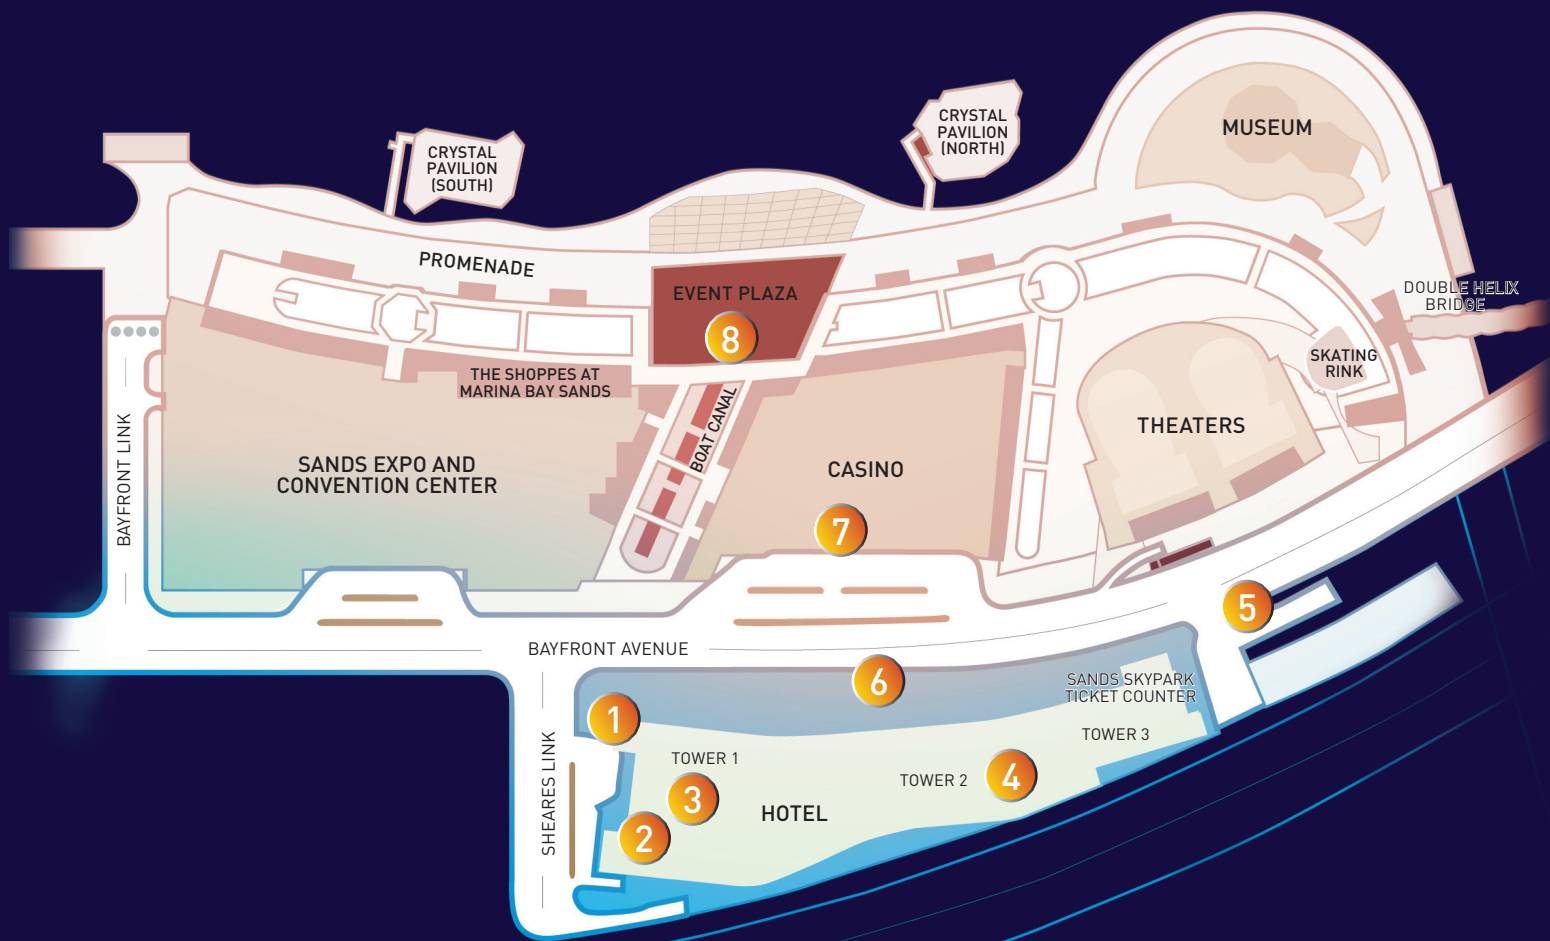

MARINA BAY SANDS® ART PATH

1 SOL LEWITT*
American (1928-2007)
Hartford, Connecticut
WALL DRAWING #915,
ARCS, CIRCLE AND
IRREGULAR BANDS, 1999

2 SOL LEWITT
American (1928-2007)
Hartford, Connecticut
WALL DRAWING #917,
ARCS AND CIRCLES, 1999

6 NED KAHN
American (b. 1960)
New York City
WIND ARBOR, 2010

7 JAMES CARPENTER
American (b. 1949)
Washington, D.C.
BLUE REFLECTION
FAÇADE WITH LIGHT
ENTRY PASSAGE, 2010

8 NED KAHN*
American (b. 1960)
New York City
RAIN OCULUS, 2010