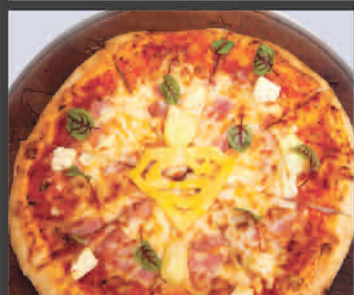

PZ2. LOIS & CLARK'S HAWAIIAN VACATION PIZZA
夏威夷假期披萨

LONG LIVE THE CLASSIC HAWAIIAN PIZZA! JUST THE PINEAPPLES, HONEY HAM, MELTED MOZZARELLA AND PARMESAN CHEESE

$ 24.9