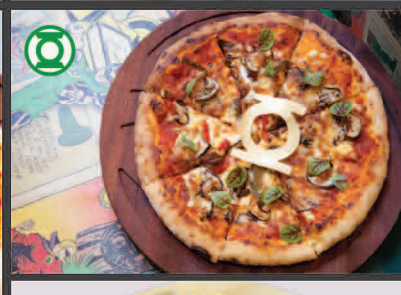

\$ 25.9

PZ2. LOIS & CLARK'S HAWAIIAN VACATION PIZZA
夏威夷假期披萨

LONG LIVE THE CLASSIC HAWAIIAN PIZZA! JUST THE PINEAPPLES, HONEY HAM, MELTED MOZZARELLA AND PARMESAN CHEESE

\$ 24.9

PZ7. LOST ATLANTIAN KINGDOM SEAFOOD PIZZA
海鲜披萨

THE ULTIMATE SEAFOOD COMBINATION OF MUSSEL, PRAWN AND SCALLOP WITH SPRINKLE OF SAKURI EBI

\$ 28.0

PZ4. SECTOR 2814 PIZZA
素食披萨

3-CHEESE VEGGIE PIZZA TOPPED WITH SHITAKE MUSHROOMS, EGGPLANT AND CAPSICUM

\$ 23.0