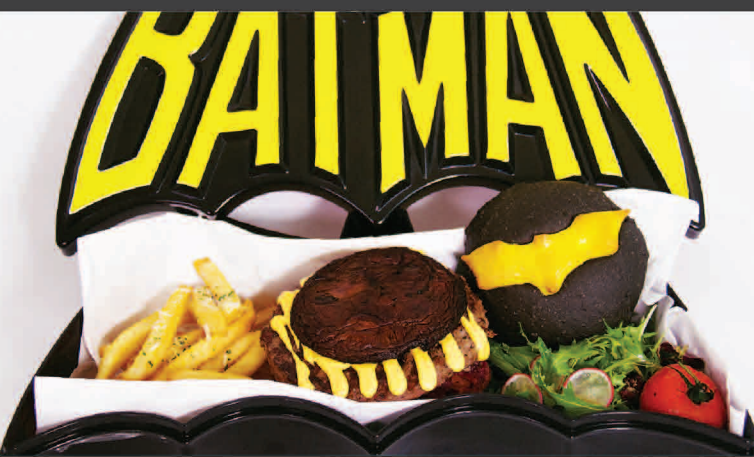

BG6. METROPOLIS HOTDOG STAND
超人鸡肉热狗

$ 24.9