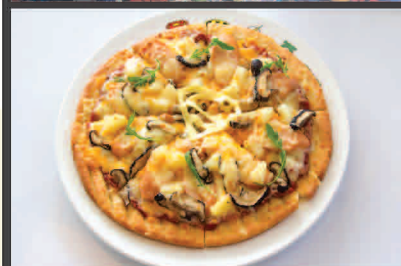

GRILLED ANGUS RIBEYE STEAK WITH GARDEN VEGETABLES, BAKED POTATO AND BEEF GRAVY

\$ 38.9

*PIZZAS ARE ONLY AVAILABLE AFTER 3PM

*披萨仅在下午3点后供应

*DUE TO HOMEMADE DOUGH, THE WAITING TIME FOR PIZZA IS 20-25MIN

*由于是自制面团，比萨饼的等待时间为20-25分钟

PZ6. YOU CAN'T SAVE THE WORLD ALONE PIZZA
你无法独自拯救世界披萨

6 DIFFERENT FLAVOURS: EGGPLANT CAPSICUM, SEAFOOD SCALLOP PRAWN, CHICKEN HOTDOG, SHITAKE MUSHROOM, TRIO CHEESE AND STRAWBERRY HONEY HAM PINEAPPLE

\$ 30.9

PZ1. BLUE CHEESE BRAWLER PIZZA
蓝纹乳酪披萨

BLUE CHEESE, EMMENTAL CHEESE, MOZZARELLA CHEESE & PARMESAN CHEESE

\$ 26.9

PZ3. DAILY PLANET PIZZA
星球日报披萨

3-CHEESE CHICKEN PIZZA TOPPED WITH SAUSAGES, SHITAKE MUSHROOMS AND PINEAPPLE